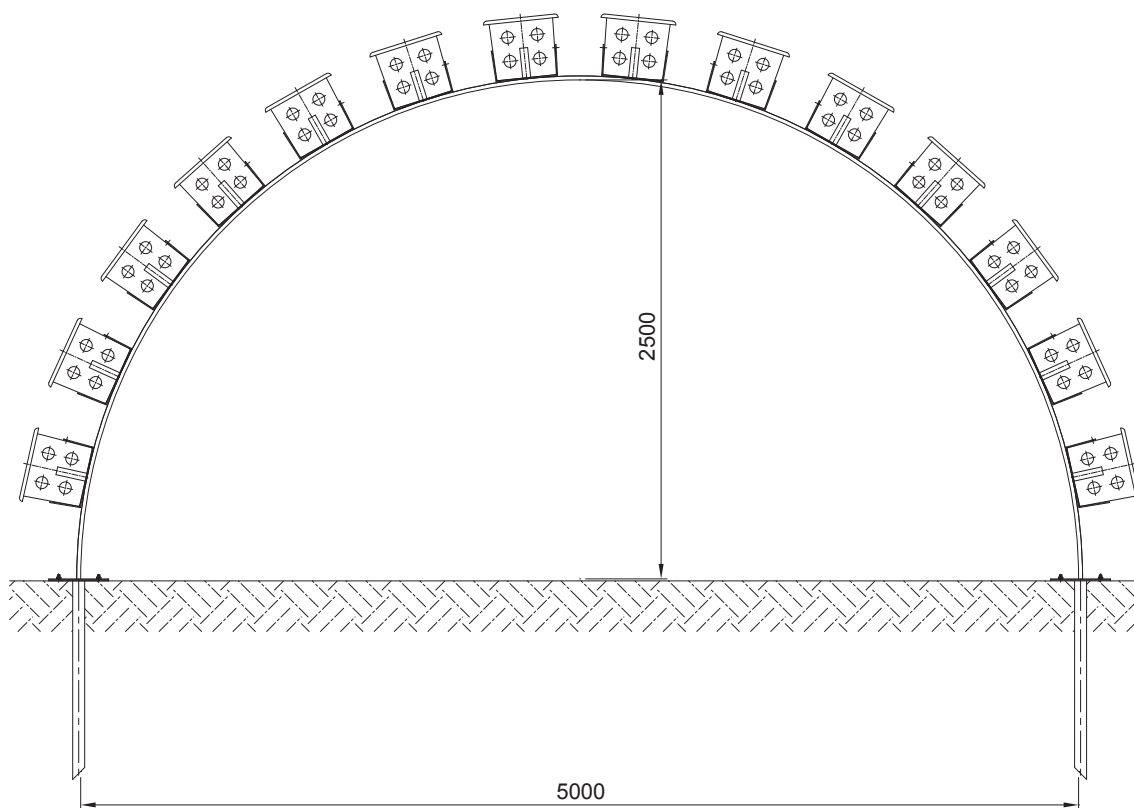

Data sheet

Cube plant pot, arc

All measures are in mm.

The arc with Cube plant pots is an elegant solution for parks, squares and along the way. The arc is manufactured in galvanized steel and is as standard available in two sizes with accordingly 8 or 14 plant pots. The arc has an integrated watering system.

Cube plant pot is manufactured in the composite material fiberglass reinforced polyester. Standard colors are green, anthracite grey and pearl grey. The plant pot can be delivered in colors by request at an additional cost.

| Type | Width mm | Height mm | Number of plant pots |
|----------------------------|----------|-----------|----------------------|
| Cube Plant pot, arc, small | 3.000 | 1.500 | 8 |
| Cube Plant pot, arc, large | 5.000 | 2.500 | 14 |

The drawing illustrates the large arc with plant pots