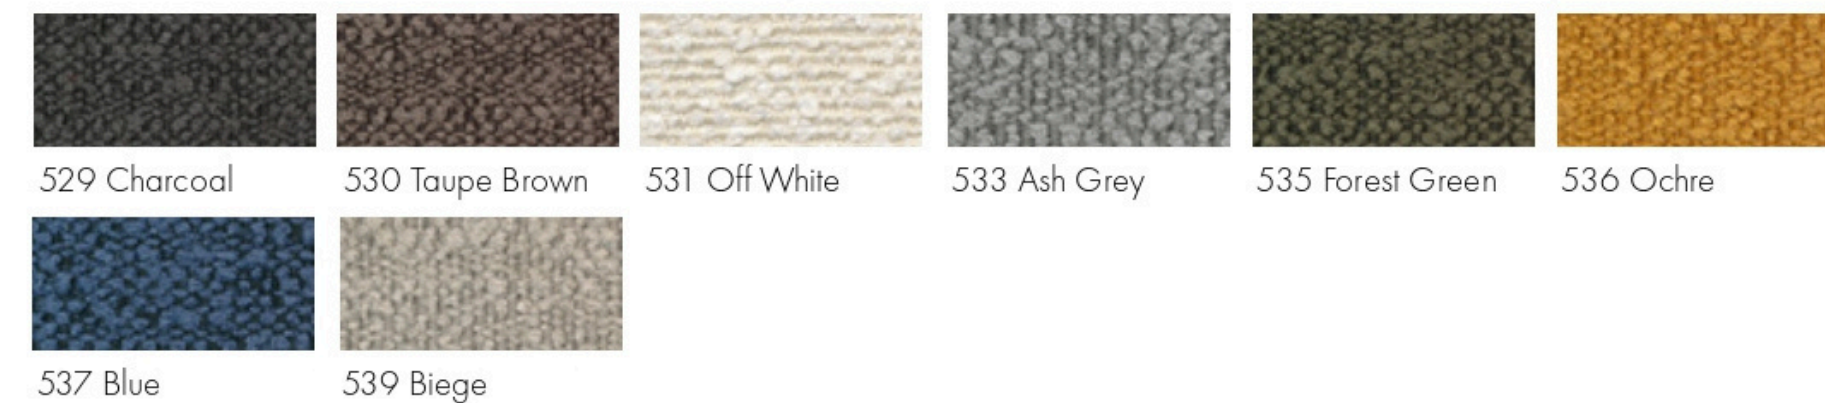

Bouclé - Price Group 3

Composition 55% Recycled Polyester, 45% Polyester Martindale 27,000 Fastness To Light 5 Pilling 3-4 Weight g/m² 430

Certified Nordic Swan Ecolabel